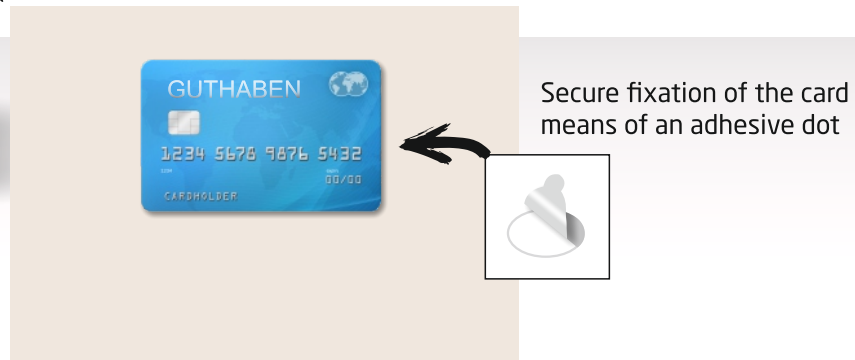

- In the classic A6 format (postcard)
- With 3 different bow colours (brown, red, gold)
- With or without viewing window on the front

Without window

Red bow

Gold bow

With window

Brown bow

- **MOQ: 100 pieces (per bow colour)**
- **With your printing design on the card (ex. your logo)**
- **Card optionally with an adhesive dot for electronic vouchers**
- **With or without viewing window of the slipcase**
- **Special customer production from 5.000 pieces onwards**

The bow gift card including the golden bow, the cut out viewing window and the card with the printing motif of your choice

The card is completely inserted in the bow slipcase (cover) and the viewing window shows a part of the print