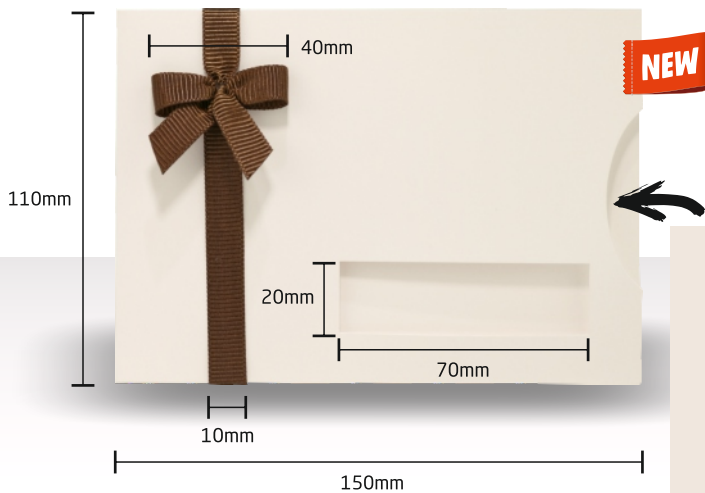

- In the classic A6 format (postcard)
- With 3 different bow colours (brown, red, gold)
- With or without viewing window on the front

Without window

Red bow

Gold bow

With window

Brown bow

- **MOQ: 100 pieces (per bow colour)**
- **With your printing design on the card (ex. your logo)**
- **Card optionally with an adhesive dot for electronic vouchers**
- **With or without viewing window of the slipcase**
- **Special customer production from 5.000 pieces onwards**

### Bow gift Card:

- Format: DIN A6 / WPK / 148 x 105mm
- Grammage: 265g / m<sup>2</sup>
- Haptics: matt
- Colour: ivory (similar PMS Nude 7506 C)
- Weight: 9g (slipcase, card, bow)
- Option: with or without card holder

The bow gift card including the golden bow, the cut out viewing window and the card with the printing motif of your choice

The card is completely inserted in the bow slipcase (cover) and the viewing window shows a part of the print